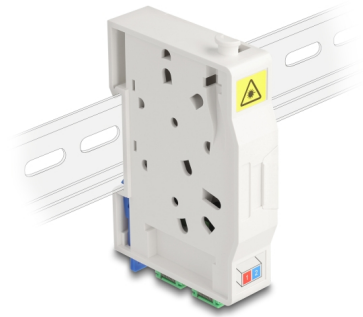

Delock Optical Fiber Connection Box for DIN rail with splice holder and 2 x SC Simplex coupler

Description

This FTTH optical fiber connection box by Delock is ideal for quickly and securely setting up the fiber optic network in buildings. It can accommodate up to two SC Simplex or LC Duplex couplers.

Connection box for DIN rail mounting

The integrated clips allow the mounting on 35 mm DIN rail.

With splice holder

The integrated splice holder enables clean routing of the individual fibers for optimal transmission of lightwave signals.

Item no. 85935

EAN: 4043619859351

Country of origin: China

Package: White Box

Technical details

- Optical fiber connection box for FTTH applications
- Connection box with 2 x SC Simplex couplers
- 2 slots for SC Simplex or LC Duplex couplings
- DIN rail mounting: 35 mm
- With splice holder
- Protective flip
- Housing colour: white
- Housing material: ABS
- Dimensions (LxWxH): ca. 85.0 x 60.6 x 18.0 mm

Physical characteristics

Material:	ABS
Length:	85 mm
Width:	60.6 mm
Height:	18.0 mm
Colour:	white