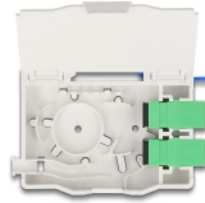

Delock Optical Fiber Connection Box for DIN rail with splice holder and 2 x SC Simplex coupler

Description

This FTTH optical fiber connection box by Delock is ideal for quickly and securely setting up the fiber optic network in buildings. It can accommodate up to two SC Simplex or LC Duplex couplers.

Connection box for DIN rail mounting

The integrated clips allow the mounting on 35 mm DIN rail.

With splice holder

The integrated splice holder enables clean routing of the individual fibers for optimal transmission of lightwave signals.

Item no. 85935

EAN: 4043619859351

Country of origin: China

Package: White Box

Technical details

- Optical fiber connection box for FTTH applications
- Connection box with 2 x SC Simplex couplers
- 2 slots for SC Simplex or LC Duplex couplings
- DIN rail mounting: 35 mm
- With splice holder
- Protective flip
- Housing colour: white
- Housing material: ABS
- Dimensions (LxWxH): ca. 85.0 x 60.6 x 18.0 mm

Package content

- Optical fiber connection box
- 2 x SC Simplex coupler
- 2 x heat shrink splice protection

Images

General

Mounting type:	DIN rail mounting: 35 mm
----------------	--------------------------