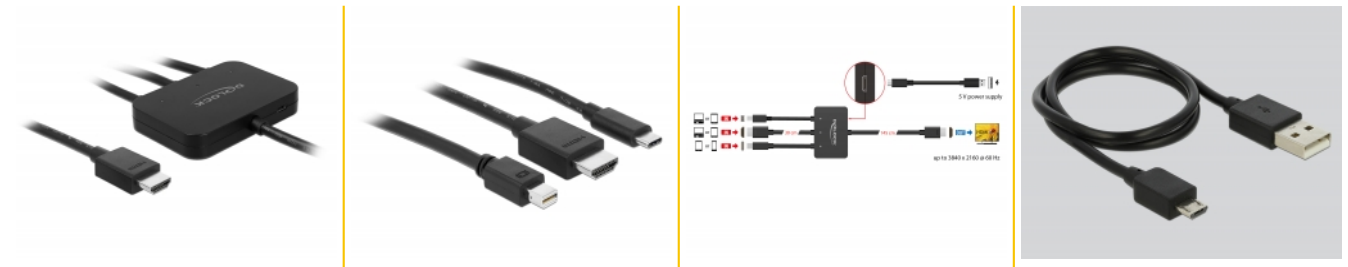

System requirements

- Android 8.0 or above
- Chrome OS 72.0 or above
- iPad Pro (2018)
- Linux Kernel 4.3 or above
- Mac OS 10.9.5 or above
- Windows 7/7-64/8.1/8.1-64/10/10-64
- Device with a free USB Type-C™ port and DisplayPort alternate mode or with a free Thunderbolt™ 3 port or
- A free HDMI female or
- A free mini DisplayPort female

Package content

- Adapter cable
- USB power cable, length: ca. 0.5 m
- User manual

Images