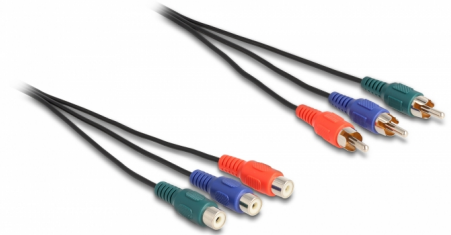

Delock RCA RGB Extension Cable 3 x male to 3 x female 1 m

Description

This RGB video cable by Delock can be used to connect various devices with a component interface. It enables the extension of an RCA connection.

1 m

Item no. 85390

EAN: 4043619853908

Country of origin: China

Package: Zip poly bag

Technical details

- Connectors:
 - 3 x RCA male (red, green, blue)
 - 3 x RCA female (red, green, blue)
- For devices with component output
- Analog video input signal
- Cable gauge: 28 AWG
- Copper conductor
- Colour: black
- Length incl. connectors: ca. 1 m

System requirements

- Three free RCA female ports

Package content

- RCA cable

Images

Interface

connector:	3 x RCA male
Connector 1:	3 x RCA female

Physical characteristics

Cable length incl. connector:	1 m
Conductor material:	copper
Conductor gauge:	28 AWG