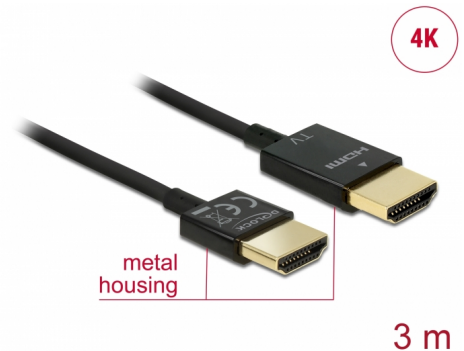

Delock Cable High Speed HDMI with Ethernet - HDMI-A male > HDMI-A male 3D 4K 3 m Active Slim High Quality

Description

This High Quality High Speed HDMI with Ethernet cable by Delock stands out due to its slim diameter and its short connectors. The triple shielded cable combines fast data transfer as well as audio- / video- and Ethernet connection. Due to the support of a maximum bandwidth of 18 Gb/s, 4K content (maximum frame rate 60 Hz), 3D content in 4K resolution (maximum frame rate 24 Hz) and content in 21:9 cinema aspect ratio can now be displayed. The cable allows the simultaneous transmission of two video channels to display video streams for two users on one screen, as well as the simultaneous transmission of up to four audio channels. The quality of audio transmissions is significantly improved by the sampling rate of up to 1536 kHz.

Item no. 84774

EAN: 4043619847747

Country of origin: China

Package: Zip poly bag

Special features

- Extra short connectors with full metal shielding
- Especially slim cable diameter

Technical details

- Connector:
 - High Speed HDMI-A 19 pin male >
 - High Speed HDMI-A 19 pin male
- Chipset: Spectra7 PRA1711s
- High Speed HDMI with Ethernet (HEC) specification
- Cable gauge: 36 AWG
- Cable diameter: ca. 3.2 mm
- Twisted-pair cabling
- Copper conductor
- Gold-plated connector
- Triple shielded cable