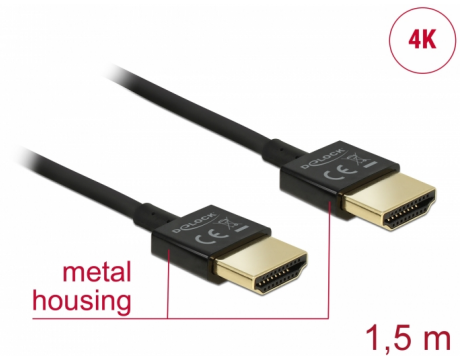

# Delock Cable High Speed HDMI with Ethernet - HDMI-A male > HDMI-A male 3D 4K 1.5 m Slim High Quality

## Description

This High Quality High Speed HDMI with Ethernet cable by Delock stands out due to its slim diameter and its short connectors. The triple shielded cable combines fast data transfer as well as audio- / video- and Ethernet connection. Due to the support of a maximum bandwidth of 18 Gb/s, 4K content (maximum frame rate 60 Hz), 3D content in 4K resolution (maximum frame rate 24 Hz) and content in 21:9 cinema aspect ratio can now be displayed. The cable allows the simultaneous transmission of two video channels to display video streams for two users on one screen, as well as the simultaneous transmission of up to four audio channels. The quality of audio transmissions is significantly improved by the sampling rate of up to 1536 kHz.

## Technical details

- Connector:
  - High Speed HDMI-A 19 pin male >
  - High Speed HDMI-A 19 pin male
- High Speed HDMI with Ethernet (HEC) specification
- Cable gauge: 36 AWG
- Cable diameter: ca. 3.2 mm
- Twisted-pair cabling
- Copper conductor
- Gold-plated connector
- Triple shielded cable
- Metal housing
- Transfer of audio and video signals