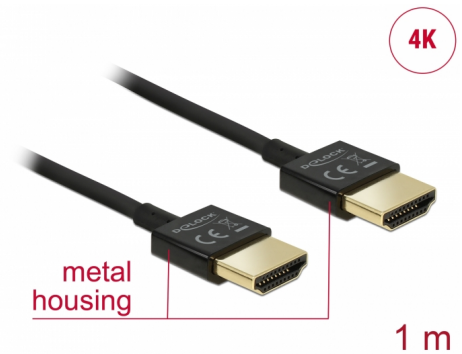

Delock Cable High Speed HDMI with Ethernet - HDMI-A male > HDMI-A male 3D 4K 1 m Slim High Quality

Description

This High Quality High Speed HDMI with Ethernet cable by Delock stands out due to its slim diameter and its short connectors. The triple shielded cable combines fast data transfer as well as audio- / video- and Ethernet connection. Due to the support of a maximum bandwidth of 18 Gb/s, 4K content (maximum frame rate 60 Hz), 3D content in 4K resolution (maximum frame rate 24 Hz) and content in 21:9 cinema aspect ratio can now be displayed. The cable allows the simultaneous transmission of two video channels to display video streams for two users on one screen, as well as the simultaneous transmission of up to four audio channels. The quality of audio transmissions is significantly improved by the sampling rate of up to 1536 kHz.

Item no. 84771

EAN: 4043619847716

Country of origin: China

Package: Zip poly bag

Special features

- Extra short connectors with full metal shielding
- Especially slim cable diameter

Technical details

- Connector:
 - High Speed HDMI-A 19 pin male >
 - High Speed HDMI-A 19 pin male
- High Speed HDMI with Ethernet (HEC) specification
- Cable gauge: 36 AWG
- Cable diameter: ca. 3.2 mm
- Twisted-pair cabling
- Copper conductor
- Gold-plated connector
- Triple shielded cable
- Metal housing
- Transfer of audio and video signals

Technical characteristics

Data transfer rate:	up to 18 Gb/s
Maximum screen resolution:	3D: 3840 x 2160 @ 30 Hz 3840 x 2160 @ 60 Hz
Maximum refresh rate:	120 Hz

Physical characteristics

Connector finishing:	gold-plated
Pin finishing:	gold-plated
Conductor material:	copper
Conductor gauge:	36 AWG
Shielding:	triple
Length:	1 m
Colour:	black