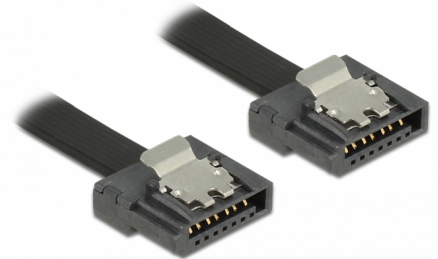

# Delock SATA 6 Gb/s Cable 70 cm black FLEXI

## Description

The Delock SATA FLEXI cables were specifically designed to be used in tight spaces in chassis. They are ultra-flexible and can be bent or kinked as required, even knots are possible. Another advantage is the extreme durability that prevents breakage or material weakness of the cables. By using the SATA FLEXI cables, angled connectors are no longer necessary; the connectors can be easily bent in every desired direction. The short connectors provide more flexibility in tight spaces and are practical to use, and the metal clips ensure that the cables reliably click into place. The cables support data transfer rates of up to 6 Gb/s and are downwards compatible to previous SATA versions.

## Technical details

- Connectors:
  - 1 x SATA 6 Gb/s 7 pin receptacle straight >
  - 1 x SATA 6 Gb/s 7 pin receptacle straight
- With metal clips
- Data transfer rate up to 6 Gb/s
- Downwards compatible to SATA 1.5 Gb/s and 3 Gb/s
- Cable gauge: 28 AWG
- Colour: black
- Length incl. connectors: ca. 70 cm