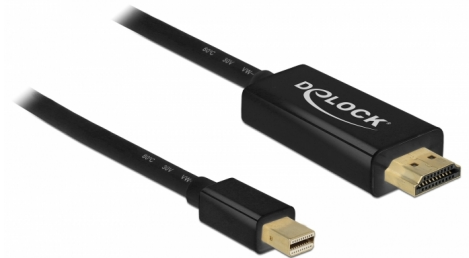

# Delock Passive mini DisplayPort 1.1 to HDMI Cable 3 m

## Description

This cable by Delock can be used to connect a display with an HDMI port to a PC or a laptop with mini DisplayPort interface.

3 m

**Item no. 83700**

EAN: 4043619837007

Country of origin: China

## Technical details

- Connectors:
  - 1 x mini DisplayPort male >
  - 1 x HDMI-A male
- Signal direction: mini DisplayPort input > HDMI output
- Chipset: Parade PS8121E
- DisplayPort 1.1a and High Speed HDMI specification
- Cable gauge: 32 AWG
- Cable diameter: ca. 5.5 mm
- Contacts gold-plated
- Passive cable (level shifter), suitable only for graphics cards with DP++ output
- Triple shielded cable
- Transmission of audio and video signals
- Data transfer rate up to 10.2 Gbps
- Resolution up to 1920 x 1200 @ 60 Hz  
(depending on the system and the connected hardware)
- Colour: black
- Length incl. connectors: ca. 3 m