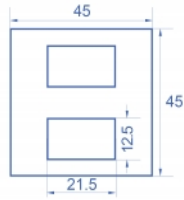

- 5 x module plate

Images