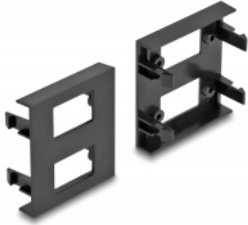

- 5 x module plate

Images