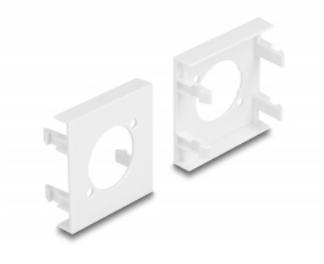

Delock Easy 45 Module Plate Round cut-out D-Type, 45 x 45 mm 5 pieces white

Description

This module plate by Delock provides a D-Type cut-out. The simple snap-in mechanism ensures that the cover is firmly in place and can be easily and toolless changed if necessary.

Easy 45 connects

Easy 45 is a variable, modular system that allows components such as sockets, HDMI or USB connections to be added according to your needs. The Easy 45 modules are standardised and can be mounted in various module holder or cable ducts. Easy 45 builds the interface between electrical, network and system installation and many peripheral devices such as TV, monitors, printers, laptops and much more.

5 x

Item no. 81395

EAN: 4043619813957

Country of origin: China

Package: Zip poly bag

Technical details

- Material: PC plastic
- Suitable for module holder Delock Easy 45
- Suitable for 45 mm cable duct with minimum depth 45 mm
- Cut-out: D-Type
- Module size: 45 x 45 mm
- Dimensions (LxWxH): ca. 45.0 x 45.0 x 22.0 mm
- Colour: white

System requirements

- A free module port Delock Easy 45 (45 x 45 mm)

Package content

- 5 x module plate

Images

General

Mounting type:	Easy 45
----------------	---------

Physical characteristics