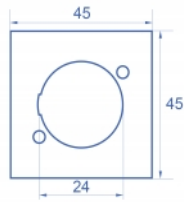

5 x

Item no. 81395

EAN: 4043619813957

Country of origin: China

Package: Zip poly bag

Technical details

- Material: PC plastic
- Suitable for module holder Delock Easy 45
- Suitable for 45 mm cable duct with minimum depth 45 mm
- Cut-out: D-Type
- Module size: 45 x 45 mm
- Dimensions (LxWxH): ca. 45.0 x 45.0 x 22.0 mm
- Colour: white

System requirements

- A free module port Delock Easy 45 (45 x 45 mm)

Package content

- 5 x module plate

Images

General

Mounting type:	Easy 45
----------------	---------

Physical characteristics

Housing material:	Plastic
Length:	22.0 mm
Width:	45 mm
Height:	45 mm
Colour:	RAL 9003 Weiß