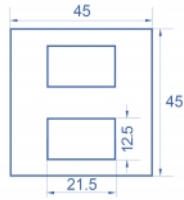

Delock Easy 45 Module Plate 2 x Rectangular cut-out 12.5 x 21.5 mm, 45 x 45 mm 5 pieces white

Description

This module plate by Delock is used to mount an optionally available HDMI or DisplayPort adapter. The simple snap-in mechanism ensures that the cover is firmly in place and can be easily and toolless changed if necessary.

5 x

Item no. 81389

EAN: 4043619813896

Country of origin: China

Package: Zip poly bag

Technical details

- Material: PC plastic
- Suitable for module holder Delock Easy 45
- Suitable for 45 mm cable duct with minimum depth 45 mm
- Module size: 45 x 45 mm
- 2 x Rectangular cut-out 12.5 x 21.5 mm
- Pitch of screw hole: ca. 28 mm
- Dimensions (LxWxH): ca. 45.0 x 45.0 x 22.0 mm
- Colour: white

System requirements

- A free module port Delock Easy 45 (45 x 45 mm)

Package content

- 5 x module plate

Images

General

Mounting type:	Easy 45
----------------	---------

Physical characteristics

Housing material:	Plastic
Length:	22.0 mm
Width:	45 mm
Height:	45 mm
Colour:	RAL 9003 Weiß