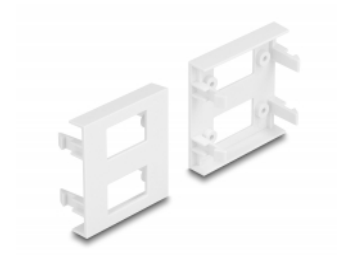

Delock Easy 45 Module Plate 2 x Rectangular cut-out 12.5 x 21.5 mm, 45 x 45 mm 5 pieces white

Description

This module plate by Delock is used to mount an optionally available HDMI or DisplayPort adapter. The simple snap-in mechanism ensures that the cover is firmly in place and can be easily and toolless changed if necessary.

Easy 45 connects

Easy 45 is a variable, modular system that allows components such as sockets, HDMI or USB connections to be added according to your needs. The Easy 45 modules are standardised and can be mounted in various module holder or cable ducts. Easy 45 builds the interface between electrical, network and system installation and many peripheral devices such as TV, monitors, printers, laptops and much more.

5 x

Item no. 81389

EAN: 4043619813896

Country of origin: China

Package: Zip poly bag

Technical details

- Material: PC plastic
- Suitable for module holder Delock Easy 45
- Suitable for 45 mm cable duct with minimum depth 45 mm
- Module size: 45 x 45 mm
- 2 x Rectangular cut-out 12.5 x 21.5 mm
- Pitch of screw hole: ca. 28 mm
- Dimensions (LxWxH): ca. 45.0 x 45.0 x 22.0 mm
- Colour: white

System requirements

- A free module port Delock Easy 45 (45 x 45 mm)

Package content

- 5 x module plate

Images

General

Mounting type:	Easy 45
----------------	---------

Physical characteristics