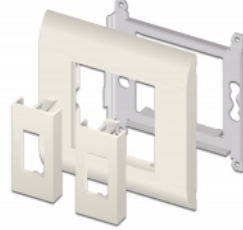

- 10 x module plate

Images