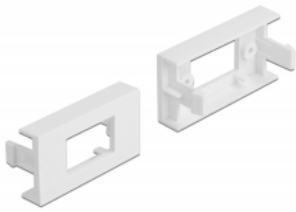

- 10 x module plate

Images