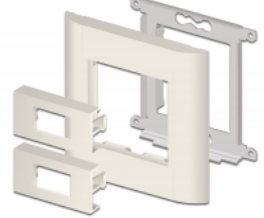

- 10 x module plate

Images