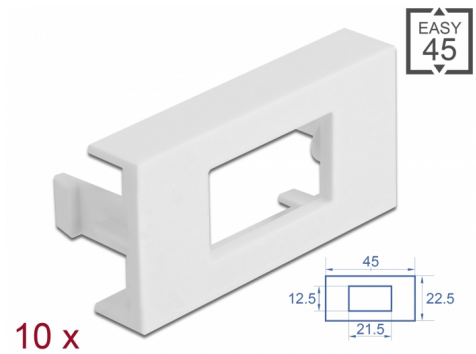

Delock Easy 45 Module Plate Rectangular cut-out 12.5 x 21.5 mm, 45 x 22.5 mm 10 pieces white

Description

This module plate by Delock is used to mount an optionally available HDMI or DisplayPort adapter. The simple snap-in mechanism ensures that the cover is firmly in place and can be easily changed if necessary.

Easy 45 connects

Easy 45 is a variable, modular system that allows components such as sockets, HDMI or USB connections to be added according to your needs. The Easy 45 modules are standardised and can be mounted in various module holder or cable ducts. Easy 45 builds the interface between electrical, network and system installation and many peripheral devices such as TV, monitors, printers, laptops and much more.

Item no. 81302

EAN: 4043619813025

Country of origin: Taiwan, Republic of China

Package: Zip poly bag

Technical details

- Material: PC plastic
- Suitable for module holder Delock Easy 45
- Suitable for 45 mm cable duct with minimum depth 45 mm
- Module size: 22.5 x 45 mm
- Rectangular cut-out 12.5 x 21.5 mm
- Pitch of screw hole: ca. 28 mm
- Dimensions (LxWxH): ca. 45.0 x 22.5 x 22.0 mm
- Colour: white

System requirements

- A free module port Delock Easy 45 (22.5 x 45 mm)

Package content