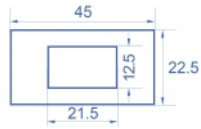

- 10 x module plate

Images