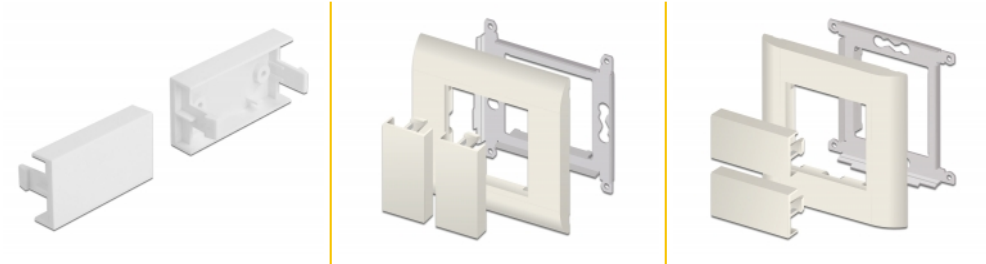

Delock Easy 45 Module Cover Plate 45 x 22.5 mm 10 pieces white

Description

This cover plate by Delock can be used to cover a free module port in a 45 mm module holder. The simple snap-in mechanism ensures that the cover is firmly in place and can be easily changed if necessary.

Easy 45 connects

Easy 45 is a variable, modular system that allows components such as sockets, HDMI or USB connections to be added according to your needs. The Easy 45 modules are standardised and can be mounted in various module holder or cable ducts. Easy 45 builds the interface between electrical, network and system installation and many peripheral devices such as TV, monitors, printers, laptops and much more.

10 x

Item no. 81301

EAN: 4043619813018

Country of origin: Taiwan,
Republic of China

Package: Zip poly bag

Technical details

- Material: PC plastic
- Suitable for module holder Delock Easy 45
- Suitable for 45 mm cable duct with minimum depth 45 mm
- Module size: 22.5 x 45 mm
- Dimensions (LxWxH): ca. 45.0 x 22.5 x 22.0 mm
- Colour: white

System requirements

- A free module port Delock Easy 45 (22.5 x 45 mm)

Package content

- 10 x module cover plate

Images

General

Mounting type:	Easy 45
----------------	---------

Physical characteristics