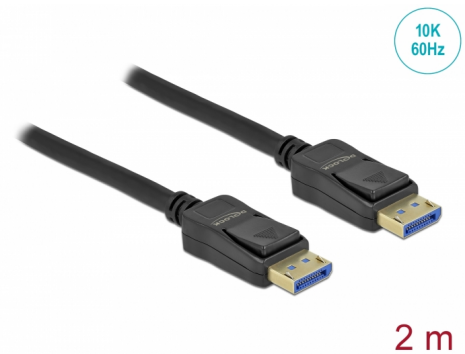

Delock DisplayPort cable 10K 60 Hz 54 Gbps ABS housing 2 m

Description

This cable by Delock is used to connect devices with a DisplayPort interface, such as monitors or TVs, to a PC or a laptop.

10K resolution and HDR support

By supporting a maximum bandwidth of 54 Gbps, content up to 10K (10240 x 4320 @ 60 Hz) resolution can be displayed.

Due to the HDR support colours are realistically displayed with impressive depth, brightness and contrast are optimally reproduced.

Item no. 80262

EAN: 4043619802623

Country of origin: China

Package: Box

Technical details

- Connectors:
 - 1 x DisplayPort male >
 - 1 x DisplayPort male
- DisplayPort 2.0 specification
- Downwards compatible to DisplayPort 1.4, 1.3, 1.2 and 1.1
- Pin 20 not connected
- Cable gauge: 28 AWG
- Cable diameter: ca. 7 mm
- Copper conductor
- Triple shielded cable
- Contacts gold-plated
- Connector finishing: gold-plated
- Transmission of audio and video signals
- Data transfer rate up to 54 Gbps
- Resolution up to:
 - Display with DSC support:
 - 10240 x 4320 @ 60 Hz
 - Display without DSC support:
 - 10240 x 4320 @ 30 Hz

Connector 1:	1 x DisplayPort male
Connector 2:	1 x DisplayPort male

Technical characteristics

Data transfer rate:	up to 54 Gbps
Maximum screen resolution:	10240 x 4320 @ 60 Hz

Physical characteristics

Connector finishing:	gold-plated
Pin finishing:	gold-plated
Conductor material:	copper
Conductor gauge:	28 AWG
Shielding:	triple
Length:	2 m
Colour:	black