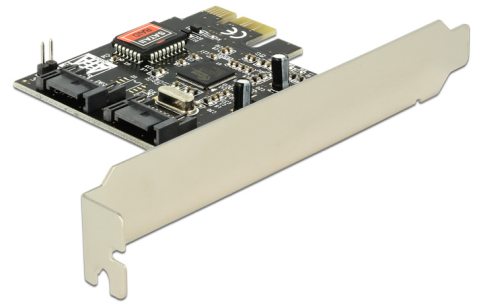

Delock PCI Express Card > 2 x internal SATA 3 Gb/s + RAID

Description

The Delock PCI Express card expands your PC by two internal SATA ports. You can connect devices like e.g. hard drives, DVD-drives etc. to the card.

Item no. 70137

EAN: 4043619701377

Country of origin: China

Package: Retail Box

Technical details

- Connectors:
internal:
2 x SATA 3 Gb/s 7 pin plug
1 x PCI Express x1, V1.0a
- Data transfer rate up to 3 Gb/s
- Supports hard drive with Native Command Queue (NCQ) feature
- RAID 0, 1 (Windows Vista, 7)
- RAID 10, 5 are supported, if drives are connected to a Port Multiplier (Windows Vista, 7)
- Hot Plug