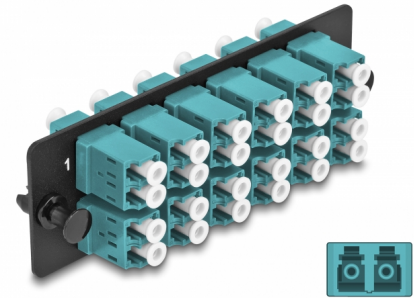

# Delock Fiber Optic Adapter Panel LC Duplex OM4 12 Port aqua

## Description

This panel by Delock is equipped with twelve LC Duplex couplers and is suitable for installation in 19" fiber optic HD (High Density) patch panel by Delock (66924). With the LC Duplex couplers, fiber optic male connectors can be easily connected to each other.

## Technical details

- Connectors:
  - 12 x LC Duplex female >
  - 12 x LC Duplex female
- For 24 OM4 Multi-mode fibers
- Zirconia ceramic ferrule with protection cap
- For mounting in 19" fiber optic HD (High Density) patch panel, 1U
- 12 ports with LC Duplex couplers
- Material: metal / plastic
- Colour: aqua / black
- Dimensions (LxWxH): ca. 109 x 35 x 20 mm

### Physical characteristics

Material:	metal / plastic
Length:	109 mm
Width:	35 mm
Height:	20 mm
Colour:	aqua / black