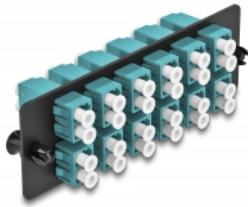

- Fiber optic adapter panel

Images