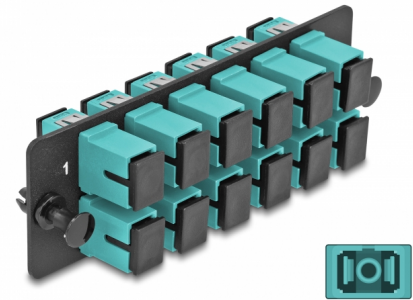

Delock Fiber Optic Adapter Panel SC Simplex OM4 12 Port aqua

Description

This panel by Delock is equipped with twelve SC Simplex couplers and is suitable for installation in 19" fiber optic HD (High Density) patch panel by Delock (66924). With the SC Simplex couplers, fiber optic male connectors can be easily connected to each other.

Item no. 66928

EAN: 4043619669288

Country of origin: China

Package: Zip poly bag

Technical details

- Connectors:
 - 12 x SC Simplex female >
 - 12 x SC Simplex female
- For 12 multi-mode fiber OM4
- Zirconia ceramic ferrule with protection cap
- For mounting in 19" fiber optic HD (High Density) patch panel, 1U
- 12 ports with SC Simplex couplers
- Material: metal / plastic
- Colour: aqua / black
- Dimensions (LxWxH): ca. 109 x 35 x 20 mm

System requirements

- 19" fiber optic HD (High Density) patch panel

Package content

- Fiber optic adapter panel

Images

Interface

Connector 1:	12 x SC Simplex female
Connector 2:	12 x SC Simplex female

Physical characteristics

Material:	metal / plastic
Length:	109 mm
Width:	35 mm
Height:	20 mm
Colour:	aqua / black