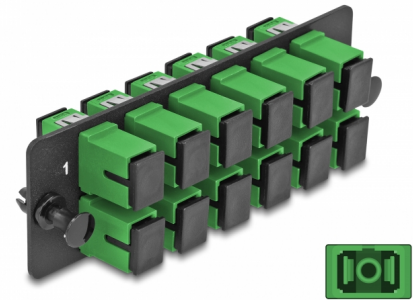

Delock Fiber Optic Adapter Panel SC Simplex APC 12 Port green

Description

This panel by Delock is equipped with twelve SC Simplex couplers and is suitable for installation in 19" fiber optic HD (High Density) patch panel by Delock (66924). With the SC Simplex couplers, fiber optic male connectors can be easily connected to each other.

Item no. 66926

EAN: 4043619669264

Country of origin: China

Package: Zip poly bag

Technical details

- Connectors:
 - 12 x SC Simplex female >
 - 12 x SC Simplex female
- For 12 OS2 Single-mode fibers
- Zirconia ceramic ferrule with protection cap
- For mounting in 19" fiber optic HD (High Density) patch panel, 1U
- 12 ports with SC Simplex couplers
- Material: metal / plastic
- Colour: green / black
- Dimensions (LxWxH): ca. 109 x 35 x 20 mm

System requirements

- 19" fiber optic HD (High Density) patch panel

Package content

- Fiber optic adapter panel

Images

Interface

Connector 1:	12 x SC Simplex female
Connector 2:	12 x SC Simplex female

Physical characteristics

Material:	metal / plastic
Length:	109 mm
Width:	35 mm
Height:	20 mm
Colour:	green / black