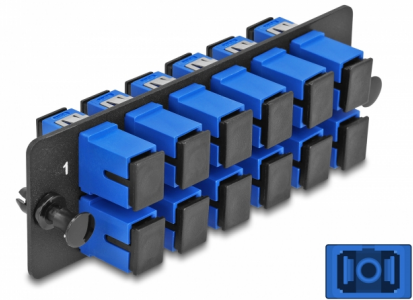

# Delock Fiber Optic Adapter Panel SC Simplex UPC 12 Port blue

## Description

This panel by Delock is equipped with twelve SC Simplex couplers and is suitable for installation in 19" fiber optic HD (High Density) patch panel by Delock (66924). With the SC Simplex couplers, fiber optic male connectors can be easily connected to each other.

## Technical details

- Connectors:
  - 12 x SC Simplex female >
  - 12 x SC Simplex female
- For 12 OS2 Single-mode fibers
- Zirconia ceramic ferrule with protection cap
- For mounting in 19" fiber optic HD (High Density) patch panel, 1U
- 12 ports with SC Simplex couplers
- Material: metal / plastic
- Colour: blue / black
- Dimensions (LxWxH): ca. 109 x 35 x 20 mm

### Physical characteristics

Material:	metal / plastic
Length:	109 mm
Width:	35 mm
Height:	20 mm
Colour:	blue / black