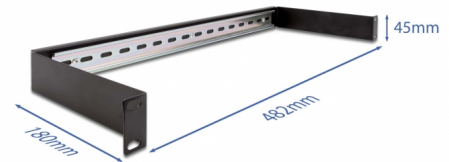

## Description

This DIN rail panel by Delock can be mounted into a 19" cabinet and can be used as a mounting system, e.g. for power supplies, screw terminals and interface modules.

**Item no. 66883**

EAN: 4043619668830

## Technical details

- For mounting in 19" network cabinet, 1U
- DIN rail 35 mm
- Material: metal
- Colour: black
- Dimensions (LxWxH): ca. 482 x 180 x 45 mm

## Package content

- 19" DIN rail panel
- 4 x screws
- 4 x caged nut
- 4 x washers

## Physical characteristics

Material:	metal
Length:	482 mm
Width:	180 mm
Height:	45 mm
Colour:	black