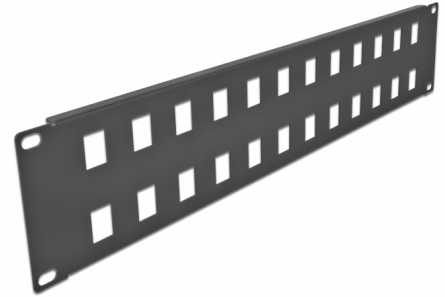

# Delock 19" Keystone Patch Panel 24 port 2U black

## Description

This patch panel by Delock can be mounted in a **19" cabinet**. With its standardized dimensions, it is suitable for easy **snap-in mounting** of **24 Keystone modules**.

**Item no. 66837**

## Technical details

- For mounting in 19" network cabinet, 2U
- 24 Keystone ports 19.6 x 14.6 mm
- Material: metal
- Colour: black
- Dimensions (LxWxH): ca. 482 x 88 x 10 mm

## Physical characteristics

Material:	metal
Length:	482 mm
Width:	88 mm
Height:	10 mm