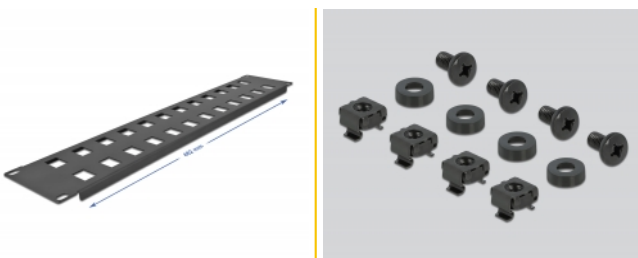

Delock 19" Keystone Patch Panel 24 port 2U black

Description

This patch panel by Delock can be mounted in a **19" cabinet**. With its standardized dimensions, it is suitable for easy **snap-in mounting** of **24 Keystone modules**.

Item no. 66837

EAN: 4043619668373

Country of origin: China

Package: Box

Technical details

- For mounting in 19" network cabinet, 2U
- 24 Keystone ports 19.6 x 14.6 mm
- Material: metal
- Colour: black
- Dimensions (LxWxH): ca. 482 x 88 x 10 mm

Package content

- 19" patch panel
- 4 x screws
- 4 x caged nut
- 4 x washers

Images