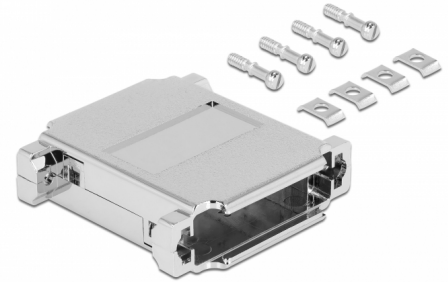

# Delock Housing for 2 x D-Sub 25 pin

## Description

This housing by Delock can be used for DIY installation of D-Sub 25 connectors to protect them from dirt and damage.

**Item no. 66815**

EAN: 4043619668151

Country of origin: Taiwan,  
Republic of China

## Technical details

- Suitable for 2 x D-Sub 25 male or female connector
- Housing material: plastic metalised
- Dimensions (LxWxH): ca. 56.4 x 54.0 x 8.1 mm

### Physical characteristics

Material:	plastic metalised
Length:	56.4 mm
Width:	54.0 mm
Height:	8.1 mm