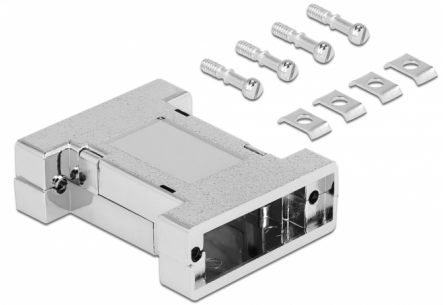

Delock Housing for 2 x D-Sub 15 pin

Description

This housing by Delock can be used for DIY installation of D-Sub 15 connectors to protect them from dirt and damage.

Item no. 66814

EAN: 4043619668144

Country of origin: Taiwan,
Republic of China

Package: Poly bag

Technical details

- Suitable for 2 x D-Sub 15 male or female connector
- Housing material: plastic metalised
- Dimensions (LxWxH): ca. 51.9 x 41.1 x 8.1 mm

Package content

- Housing 2-part
- 4 x screw
- 4 x washer

Physical characteristics

Material:	plastic metalised
Length:	51.9 mm
Width:	41.1 mm
Height:	8.1 mm