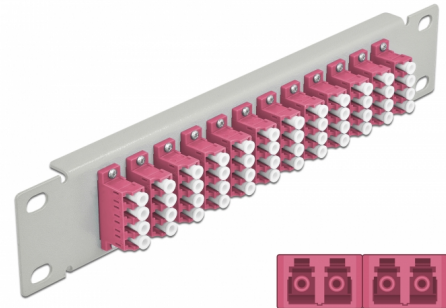

# Delock 10" Fiber Optic Patch Panel 12 Port LC Quad violet 1U grey

## Description

This patch panel by Delock is equipped with twelve LC Quad fiber optic couplers and is suitable for installation in a 10" network cabinet. With the LC Quad couplers, fiber optic male connectors can be easily connected to each other.

## Technical details

- Connectors:
  - 12 x LC Quad female >
  - 12 x LC Quad female
- For multi-mode fiber OM4
- Ceramic sleeve
- With dust cover
- Colour: violet
- For mounting in 10" network cabinet, 1U
- 12 ports with LC Quad couplers
- Housing material: metal
- Housing colour: grey
- Dimensions (LxWxH): ca. 254 x 44 x 10 mm

## Package content

- 10" fiber optic patch panel