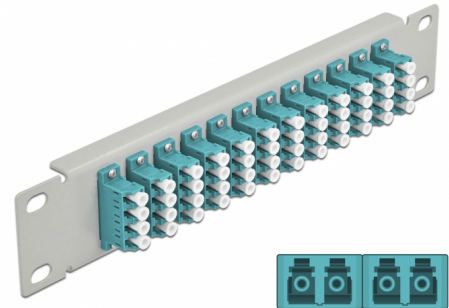

Delock 10" Fiber Optic Patch Panel 12 Port LC Quad aqua 1U grey

Description

This patch panel by Delock is equipped with twelve LC Quad fiber optic couplers and is suitable for installation in a 10" network cabinet. With the LC Quad couplers, fiber optic male connectors can be easily connected to each other.

Item no. 66799

EAN: 4043619667994

Country of origin: China

Package: Box

Technical details

- Connectors:
 - 12 x LC Quad female >
 - 12 x LC Quad female
- For multi-mode fiber OM3
- Ceramic sleeve
- With dust cover
- Colour: aqua
- For mounting in 10" network cabinet, 1U
- 12 ports with LC Quad couplers
- Housing material: metal
- Housing colour: grey
- Dimensions (LxWxH): ca. 254 x 44 x 10 mm

Package content

- 10" fiber optic patch panel

Images

Interface

Connector 1:	12 x LC Quad female
Connector 2:	12 x LC Quad female

Physical characteristics

Housing colour:	grey
Housing material:	metal
Length:	254 mm
Width:	44 mm
Height:	10 mm
Colour:	aqua