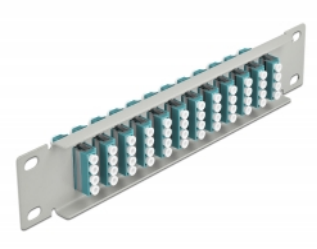

Delock 10" Fiber Optic Patch Panel 12 Port LC Quad aqua 1U grey

Description

This patch panel by Delock is equipped with twelve LC Quad fiber optic couplers and is suitable for installation in a 10" network cabinet. With the LC Quad couplers, fiber optic male connectors can be easily connected to each other.

Item no. 66799

EAN: 4043619667994

Country of origin: China

Package: Box

Technical details

- Connectors:
 - 12 x LC Quad female >
 - 12 x LC Quad female
- For multi-mode fiber OM3
- Ceramic sleeve
- With dust cover
- Colour: aqua
- For mounting in 10" network cabinet, 1U
- 12 ports with LC Quad couplers
- Housing material: metal
- Housing colour: grey
- Dimensions (LxWxH): ca. 254 x 44 x 10 mm

Package content

- 10" fiber optic patch panel

Images

Interface

Connector 1:	12 x LC Quad female
Connector 2:	12 x LC Quad female

Physical characteristics

Housing colour:	grey
Housing material:	metal
Length:	254 mm
Width:	44 mm
Height:	10 mm
Colour:	aqua