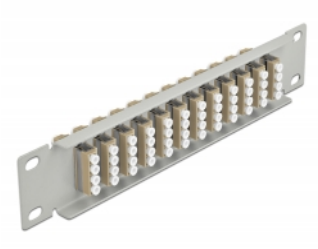

Delock 10" Fiber Optic Patch Panel 12 Port LC Quad beige 1U grey

Description

This patch panel by Delock is equipped with twelve LC Quad fiber optic couplers and is suitable for installation in a 10" network cabinet. With the LC Quad couplers, fiber optic male connectors can be easily connected to each other.

Item no. 66798

EAN: 4043619667987

Country of origin: China

Package: Box

Technical details

- Connectors:
 - 12 x LC Quad female >
 - 12 x LC Quad female
- For multi-mode fiber OM1 / OM2
- Ceramic sleeve
- With dust cover
- Colour: beige
- For mounting in 10" network cabinet, 1U
- 12 ports with LC Quad couplers
- Housing material: metal
- Housing colour: grey
- Dimensions (LxWxH): ca. 254 x 44 x 10 mm

Package content

- 10" fiber optic patch panel

Images

Interface

Connector 1:	12 x LC Quad female
Connector 2:	12 x LC Quad female

Physical characteristics

Housing colour:	grey
Housing material:	metal
Length:	254 mm
Width:	44 mm
Height:	10 mm
Colour:	beige