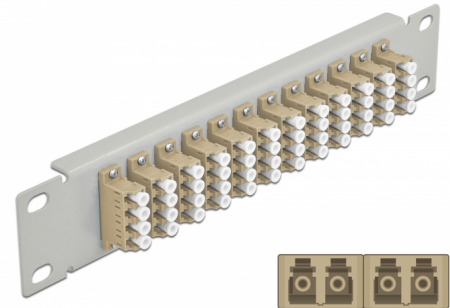

Delock 10" Fiber Optic Patch Panel 12 Port LC Quad beige 1U grey

Description

This patch panel by Delock is equipped with twelve LC Quad fiber optic couplers and is suitable for installation in a 10" network cabinet. With the LC Quad couplers, fiber optic male connectors can be easily connected to each other.

Item no. 66798

EAN: 4043619667987

Country of origin: China

Package: Box

Technical details

- Connectors:
 - 12 x LC Quad female >
 - 12 x LC Quad female
- For multi-mode fiber OM1 / OM2
- Ceramic sleeve
- With dust cover
- Colour: beige
- For mounting in 10" network cabinet, 1U
- 12 ports with LC Quad couplers
- Housing material: metal
- Housing colour: grey
- Dimensions (LxWxH): ca. 254 x 44 x 10 mm

Package content

- 10" fiber optic patch panel

Images

Interface

Connector 1:	12 x LC Quad female
Connector 2:	12 x LC Quad female

Physical characteristics

Housing colour:	grey
Housing material:	metal
Length:	254 mm
Width:	44 mm
Height:	10 mm
Colour:	beige