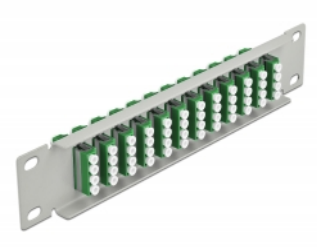

Delock 10" Fiber Optic Patch Panel 12 Port LC Quad green 1U grey

Description

This patch panel by Delock is equipped with twelve LC Quad fiber optic couplers and is suitable for installation in a 10" network cabinet. With the LC Quad couplers, fiber optic male connectors can be easily connected to each other.

Item no. 66797

EAN: 4043619667970

Country of origin: China

Package: Box

Technical details

- Connectors:
 - 12 x LC Quad female >
 - 12 x LC Quad female
- For single-mode fiber
- Ceramic sleeve
- With dust cover
- Colour: green
- For mounting in 10" network cabinet, 1U
- 12 ports with LC Quad couplers
- Housing material: metal
- Housing colour: grey
- Dimensions (LxWxH): ca. 254 x 44 x 10 mm

Package content

- 10" fiber optic patch panel

Images

Interface

Connector 1:	12 x LC Quad female
Connector 2:	12 x LC Quad female

Physical characteristics

Housing colour:	grey
Housing material:	metal
Length:	254 mm
Width:	44 mm
Height:	10 mm
Colour:	green