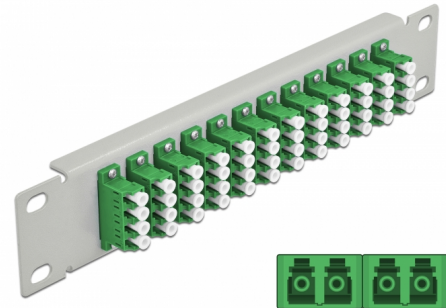

Delock 10" Fiber Optic Patch Panel 12 Port LC Quad green 1U grey

Description

This patch panel by Delock is equipped with twelve LC Quad fiber optic couplers and is suitable for installation in a 10" network cabinet. With the LC Quad couplers, fiber optic male connectors can be easily connected to each other.

Item no. 66797

EAN: 4043619667970

Country of origin: China

Package: Box

Technical details

- Connectors:
 - 12 x LC Quad female >
 - 12 x LC Quad female
- For single-mode fiber
- Ceramic sleeve
- With dust cover
- Colour: green
- For mounting in 10" network cabinet, 1U
- 12 ports with LC Quad couplers
- Housing material: metal
- Housing colour: grey
- Dimensions (LxWxH): ca. 254 x 44 x 10 mm

Package content

- 10" fiber optic patch panel

Images

Interface

Connector 1:	12 x LC Quad female
Connector 2:	12 x LC Quad female

Physical characteristics

Housing colour:	grey
Housing material:	metal
Length:	254 mm
Width:	44 mm
Height:	10 mm
Colour:	green