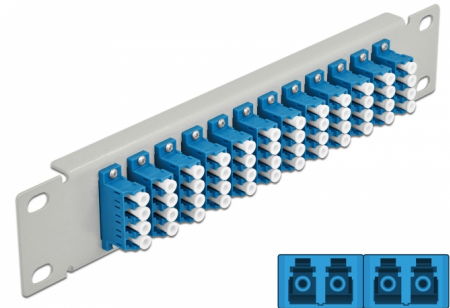

# Delock 10" Fiber Optic Patch Panel 12 Port LC Quad blue 1U grey

## Description

This patch panel by Delock is equipped with twelve LC Quad fiber optic couplers and is suitable for installation in a 10" network cabinet. With the LC Quad couplers, fiber optic male connectors can be easily connected to each other.

## Technical details

- Connectors:
  - 12 x LC Quad female >
  - 12 x LC Quad female
- For single-mode fiber
- Ceramic sleeve
- With dust cover
- Colour: blue
- For mounting in 10" network cabinet, 1U
- 12 ports with LC Quad couplers
- Housing material: metal
- Housing colour: grey
- Dimensions (LxWxH): ca. 254 x 44 x 10 mm

### Physical characteristics

Housing colour:	grey
Housing material:	metal
Length:	254 mm
Width:	44 mm
Height:	10 mm
Colour:	blue