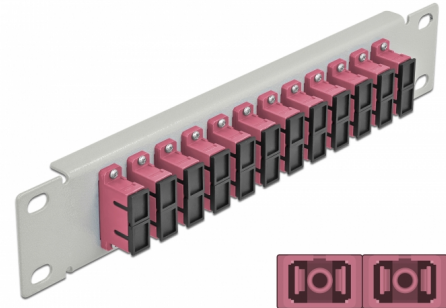

# Delock 10" Fiber Optic Patch Panel 12 Port SC Duplex violet 1U grey

## Description

This patch panel by Delock is equipped with twelve SC Duplex fiber optic couplers and is suitable for installation in a 10" network cabinet. With the SC Duplex couplers, fiber optic male connectors can be easily connected to each other.

## Technical details

- Connectors:
  - 12 x SC Duplex female >
  - 12 x SC Duplex female
- For multi-mode fiber OM4
- Ceramic sleeve
- With dust cover
- Colour: violet
- For mounting in 10" network cabinet, 1U
- 12 ports with SC Duplex couplers
- Housing material: metal
- Housing colour: grey
- Dimensions (LxWxH): ca. 254 x 44 x 10 mm

### Physical characteristics

Housing colour:	grey
Housing material:	metal
Length:	254 mm
Width:	44 mm
Height:	10 mm
Colour:	violet