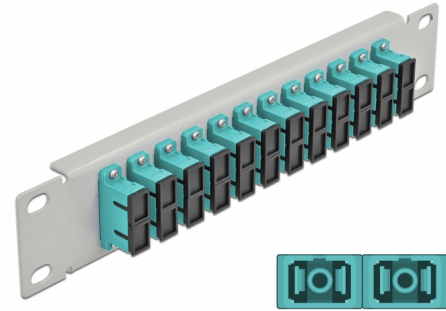

# Delock 10" Fiber Optic Patch Panel 12 Port SC Duplex aqua 1U grey

## Description

This patch panel by Delock is equipped with twelve SC Duplex fiber optic couplers and is suitable for installation in a 10" network cabinet. With the SC Duplex couplers, fiber optic male connectors can be easily connected to each other.

## Technical details

- Connectors:
  - 12 x SC Duplex female >
  - 12 x SC Duplex female
- For multi-mode fiber OM3
- Ceramic sleeve
- With dust cover
- Colour: aqua
- For mounting in 10" network cabinet, 1U
- 12 ports with SC Duplex couplers
- Housing material: metal
- Housing colour: grey
- Dimensions (LxWxH): ca. 254 x 44 x 10 mm

### Physical characteristics

Housing colour:	grey
Housing material:	metal
Length:	254 mm
Width:	44 mm
Height:	10 mm
Colour:	aqua