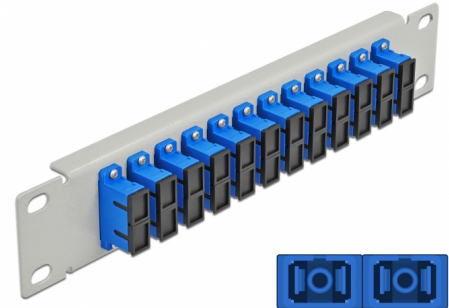

Delock 10" Fiber Optic Patch Panel 12 Port SC Duplex blue 1U grey

Description

This patch panel by Delock is equipped with twelve SC Duplex fiber optic couplers and is suitable for installation in a 10" network cabinet. With the SC Duplex couplers, fiber optic male connectors can be easily connected to each other.

Item no. 66791

EAN: 4043619667918

Country of origin: China

Package: Box

Technical details

- Connectors:
 - 12 x SC Duplex female >
 - 12 x SC Duplex female
- For single-mode fiber
- Ceramic sleeve
- With dust cover
- Colour: blue
- For mounting in 10" network cabinet, 1U
- 12 ports with SC Duplex couplers
- Housing material: metal
- Housing colour: grey
- Dimensions (LxWxH): ca. 254 x 44 x 10 mm

Package content

- 10" fiber optic patch panel

Images

Interface

Connector 1:	12 x SC Duplex female
Connector 2:	12 x SC Duplex female

Physical characteristics

Housing colour:	grey
Housing material:	metal
Length:	254 mm
Width:	44 mm
Height:	10 mm
Colour:	blue