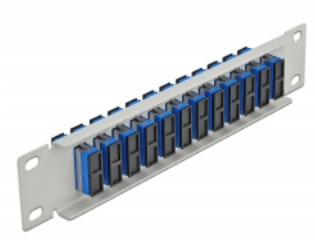

Delock 10" Fiber Optic Patch Panel 12 Port SC Duplex blue 1U grey

Description

This patch panel by Delock is equipped with twelve SC Duplex fiber optic couplers and is suitable for installation in a 10" network cabinet. With the SC Duplex couplers, fiber optic male connectors can be easily connected to each other.

Item no. 66791

EAN: 4043619667918

Country of origin: China

Package: Box

Technical details

- Connectors:
 - 12 x SC Duplex female >
 - 12 x SC Duplex female
- For single-mode fiber
- Ceramic sleeve
- With dust cover
- Colour: blue
- For mounting in 10" network cabinet, 1U
- 12 ports with SC Duplex couplers
- Housing material: metal
- Housing colour: grey
- Dimensions (LxWxH): ca. 254 x 44 x 10 mm

Package content

- 10" fiber optic patch panel

Images

Interface

Connector 1:	12 x SC Duplex female
Connector 2:	12 x SC Duplex female

Physical characteristics

Housing colour:	grey
Housing material:	metal
Length:	254 mm
Width:	44 mm
Height:	10 mm
Colour:	blue