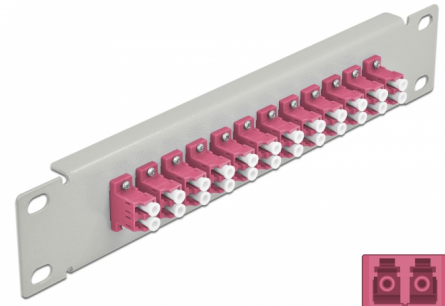

# Delock 10" Fiber Optic Patch Panel 12 Port LC Duplex violet 1U grey

## Description

This patch panel by Delock is equipped with twelve LC Duplex fiber optic couplers and is suitable for installation in a 10" network cabinet. With the LC Duplex couplers, fiber optic male connectors can be easily connected to each other.

## Technical details

- Connectors:
  - 12 x LC Duplex female >
  - 12 x LC Duplex female
- For multi-mode fiber OM4
- Ceramic sleeve
- With dust cover
- Colour: violet
- For mounting in 10" network cabinet, 1U
- 12 ports with LC Duplex couplers
- Housing material: metal
- Housing colour: grey
- Dimensions (LxWxH): ca. 254 x 44 x 10 mm

## Physical characteristics

Housing colour:	black
Housing material:	metal
Length:	254 mm
Width:	44 mm
Height:	10 mm
Colour:	violet