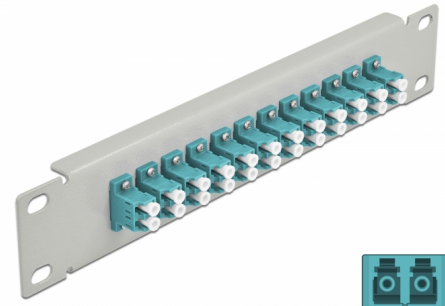

Delock 10" Fiber Optic Patch Panel 12 Port LC Duplex aqua 1U grey

Description

This patch panel by Delock is equipped with twelve LC Duplex fiber optic couplers and is suitable for installation in a 10" network cabinet. With the LC Duplex couplers, fiber optic male connectors can be easily connected to each other.

Item no. 66789

EAN: 4043619667895

Country of origin: China

Package: Box

Technical details

- Connectors:
 - 12 x LC Duplex female >
 - 12 x LC Duplex female
- For multi-mode fiber OM3
- Ceramic sleeve
- With dust cover
- Colour: aqua
- For mounting in 10" network cabinet, 1U
- 12 ports with LC Duplex couplers
- Housing material: metal
- Housing colour: grey
- Dimensions (LxWxH): ca. 254 x 44 x 10 mm

Package content

- 10" fiber optic patch panel

Images

Interface

| | |
|--------------|-----------------------|
| Connector 1: | 12 x LC Duplex female |
| Connector 2: | 12 x LC Duplex female |

Physical characteristics

| | |
|-------------------|--------|
| Housing colour: | black |
| Housing material: | metal |
| Length: | 254 mm |
| Width: | 44 mm |
| Height: | 10 mm |
| Colour: | aqua |