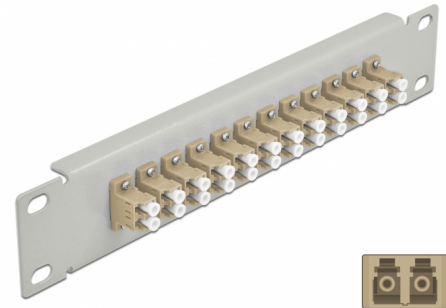

Delock 10" Fiber Optic Patch Panel 12 Port LC Duplex beige 1U grey

Description

This patch panel by Delock is equipped with twelve LC Duplex fiber optic couplers and is suitable for installation in a 10" network cabinet. With the LC Duplex couplers, fiber optic male connectors can be easily connected to each other.

Item no. 66788

EAN: 4043619667888

Country of origin: China

Package: Box

Technical details

- Connectors:
 - 12 x LC Duplex female >
 - 12 x LC Duplex female
- For multi-mode fiber OM1 / OM2
- Ceramic sleeve
- With dust cover
- Colour: beige
- For mounting in 10" network cabinet, 1U
- 12 ports with LC Duplex couplers
- Housing material: metal
- Housing colour: grey
- Dimensions (LxWxH): ca. 254 x 44 x 10 mm

Package content

- 10" fiber optic patch panel

Images

Interface

Connector 1:	12 x LC Duplex female
Connector 2:	12 x LC Duplex female

Physical characteristics

Housing colour:	black
Housing material:	metal
Length:	254 mm
Width:	44 mm
Height:	10 mm
Colour:	beige