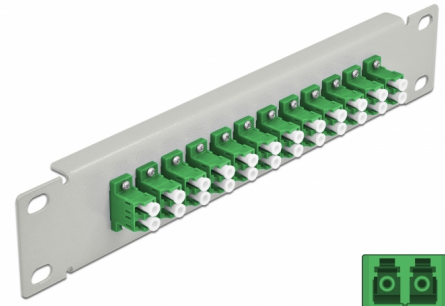

# Delock 10" Fiber Optic Patch Panel 12 Port LC Duplex green 1U grey

## Description

This patch panel by Delock is equipped with twelve LC Duplex fiber optic couplers and is suitable for installation in a 10" network cabinet. With the LC Duplex couplers, fiber optic male connectors can be easily connected to each other.

## Technical details

- Connectors:
  - 12 x LC Duplex female >
  - 12 x LC Duplex female
- For single-mode fiber
- Ceramic sleeve
- With dust cover
- Colour: green
- For mounting in 10" network cabinet, 1U
- 12 ports with LC Duplex couplers
- Housing material: metal
- Housing colour: grey
- Dimensions (LxWxH): ca. 254 x 44 x 10 mm

### Physical characteristics

Housing colour:	black
Housing material:	metal
Length:	254 mm
Width:	44 mm
Height:	10 mm
Colour:	green