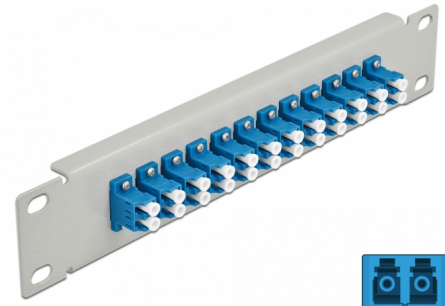

# Delock 10" Fiber Optic Patch Panel 12 Port LC Duplex blue 1U grey

## Description

This patch panel by Delock is equipped with twelve LC Duplex fiber optic couplers and is suitable for installation in a 10" network cabinet. With the LC Duplex couplers, fiber optic male connectors can be easily connected to each other.

## Technical details

- Connectors:
  - 12 x LC Duplex female >
  - 12 x LC Duplex female
- For single-mode fiber
- Ceramic sleeve
- With dust cover
- Colour: blue
- For mounting in 10" network cabinet, 1U
- 12 ports with LC Duplex couplers
- Housing material: metal
- Housing colour: grey
- Dimensions (LxWxH): ca. 254 x 44 x 10 mm

### Physical characteristics

Housing colour:	black
Housing material:	metal
Length:	254 mm
Width:	44 mm
Height:	10 mm
Colour:	blue