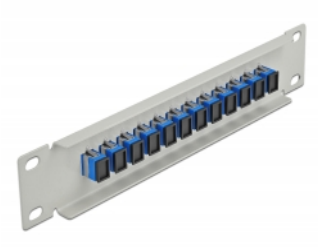

Delock 10" Fiber Optic Patch Panel 12 Port SC Simplex blue 1U grey

Description

This patch panel by Delock is equipped with twelve SC Simplex fiber optic couplers and is suitable for installation in a 10" network cabinet. With the SC Simplex couplers, fiber optic male connectors can be easily connected to each other.

Item no. 66781

EAN: 4043619667819

Country of origin: China

Package: Box

Technical details

- Connectors:
 - 12 x SC Simplex female >
 - 12 x SC Simplex female
- For single-mode fiber
- Ceramic sleeve
- With dust cover
- Colour: blue
- For mounting in 10" network cabinet, 1U
- 12 ports with SC Simplex couplers
- Housing material: metal
- Housing colour: grey
- Dimensions (LxWxH): ca. 254 x 44 x 10 mm

Package content

- 10" fiber optic patch panel

Images

Interface

Connector 1:	12 x SC Simplex female
Connector 2:	12 x SC Simplex female

Physical characteristics

Housing colour:	grey
Housing material:	metal
Length:	254 mm
Width:	44 mm
Height:	10 mm
Colour:	blue