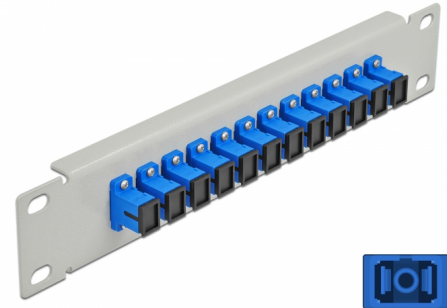

Delock 10" Fiber Optic Patch Panel 12 Port SC Simplex blue 1U grey

Description

This patch panel by Delock is equipped with twelve SC Simplex fiber optic couplers and is suitable for installation in a 10" network cabinet. With the SC Simplex couplers, fiber optic male connectors can be easily connected to each other.

Item no. 66781

EAN: 4043619667819

Country of origin: China

Package: Box

Technical details

- Connectors:
 - 12 x SC Simplex female >
 - 12 x SC Simplex female
- For single-mode fiber
- Ceramic sleeve
- With dust cover
- Colour: blue
- For mounting in 10" network cabinet, 1U
- 12 ports with SC Simplex couplers
- Housing material: metal
- Housing colour: grey
- Dimensions (LxWxH): ca. 254 x 44 x 10 mm

Package content

- 10" fiber optic patch panel

Images

Interface

Connector 1:	12 x SC Simplex female
Connector 2:	12 x SC Simplex female

Physical characteristics

Housing colour:	grey
Housing material:	metal
Length:	254 mm
Width:	44 mm
Height:	10 mm
Colour:	blue