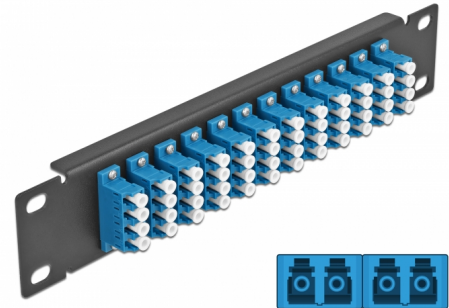

# Delock 10" Fiber Optic Patch Panel 12 Port LC Quad blue 1U black

## Description

This patch panel by Delock is equipped with twelve LC Quad fiber optic couplers and is suitable for installation in a 10" network cabinet. With the LC Quad couplers, fiber optic male connectors can be easily connected to each other.

## Technical details

- Connectors:
  - 12 x LC Quad female >
  - 12 x LC Quad female
- For single-mode fiber
- Ceramic sleeve
- With dust cover
- Colour: blue
- For mounting in 10" network cabinet, 1U
- 12 ports with LC Quad couplers
- Housing material: metal
- Housing colour: black
- Dimensions (LxWxH): ca. 254 x 44 x 10 mm

### Physical characteristics

Housing colour:	black
Housing material:	metal
Length:	254 mm
Width:	44 mm
Height:	10 mm
Colour:	blue