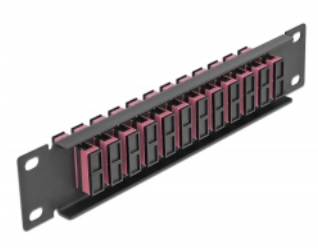

Delock 10" Fiber Optic Patch Panel 12 Port SC Duplex violet 1U black

Description

This patch panel by Delock is equipped with twelve SC Duplex fiber optic couplers and is suitable for installation in a 10" network cabinet. With the SC Duplex couplers, fiber optic male connectors can be easily connected to each other.

Item no. 66775

EAN: 4043619667758

Country of origin: China

Package: Box

Technical details

- Connectors:
 - 12 x SC Duplex female >
 - 12 x SC Duplex female
- For multi-mode fiber OM4
- Ceramic sleeve
- With dust cover
- Colour: violet
- For mounting in 10" network cabinet, 1U
- 12 ports with SC Duplex couplers
- Housing material: metal
- Housing colour: black
- Dimensions (LxWxH): ca. 254 x 44 x 10 mm

Package content

- 10" fiber optic patch panel

Images

Interface

Connector 1:	12 x SC Duplex female
Connector 2:	12 x SC Duplex female

Physical characteristics

Housing colour:	black
Housing material:	metal
Length:	254 mm
Width:	44 mm
Height:	10 mm
Colour:	violet