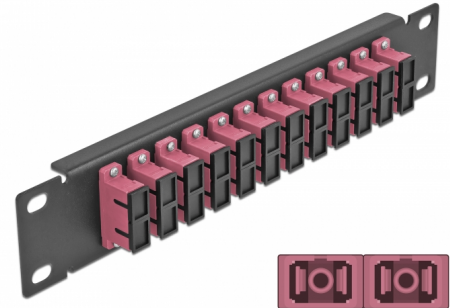

Delock 10" Fiber Optic Patch Panel 12 Port SC Duplex violet 1U black

Description

This patch panel by Delock is equipped with twelve SC Duplex fiber optic couplers and is suitable for installation in a 10" network cabinet. With the SC Duplex couplers, fiber optic male connectors can be easily connected to each other.

Item no. 66775

EAN: 4043619667758

Country of origin: China

Package: Box

Technical details

- Connectors:
 - 12 x SC Duplex female >
 - 12 x SC Duplex female
- For multi-mode fiber OM4
- Ceramic sleeve
- With dust cover
- Colour: violet
- For mounting in 10" network cabinet, 1U
- 12 ports with SC Duplex couplers
- Housing material: metal
- Housing colour: black
- Dimensions (LxWxH): ca. 254 x 44 x 10 mm

Package content

- 10" fiber optic patch panel

Images

Interface

Connector 1:	12 x SC Duplex female
Connector 2:	12 x SC Duplex female

Physical characteristics

Housing colour:	black
Housing material:	metal
Length:	254 mm
Width:	44 mm
Height:	10 mm
Colour:	violet