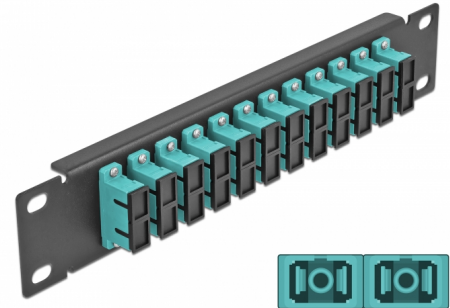

# Delock 10" Fiber Optic Patch Panel 12 Port SC Duplex aqua 1U black

## Description

This patch panel by Delock is equipped with twelve SC Duplex fiber optic couplers and is suitable for installation in a 10" network cabinet. With the SC Duplex couplers, fiber optic male connectors can be easily connected to each other.

## Technical details

- Connectors:
  - 12 x SC Duplex female >
  - 12 x SC Duplex female
- For multi-mode fiber OM3
- Ceramic sleeve
- With dust cover
- Colour: aqua
- For mounting in 10" network cabinet, 1U
- 12 ports with SC Duplex couplers
- Housing material: metal
- Housing colour: black
- Dimensions (LxWxH): ca. 254 x 44 x 10 mm

### Physical characteristics

Housing colour:	black
Housing material:	metal
Length:	254 mm
Width:	44 mm
Height:	10 mm
Colour:	aqua