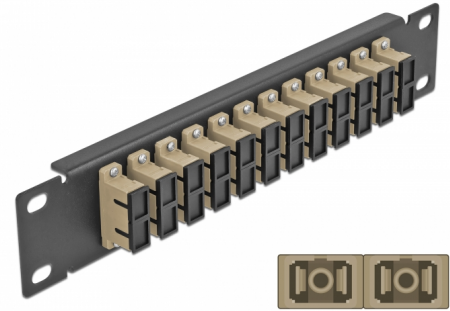

# Delock 10" Fiber Optic Patch Panel 12 Port SC Duplex beige 1U black

## Description

This patch panel by Delock is equipped with twelve SC Duplex fiber optic couplers and is suitable for installation in a 10" network cabinet. With the SC Duplex couplers, fiber optic male connectors can be easily connected to each other.

## Technical details

- Connectors:
  - 12 x SC Duplex female >
  - 12 x SC Duplex female
- For multi-mode fiber OM1 / OM2
- Ceramic sleeve
- With dust cover
- Colour: beige
- For mounting in 10" network cabinet, 1U
- 12 ports with SC Duplex couplers
- Housing material: metal
- Housing colour: black
- Dimensions (LxWxH): ca. 254 x 44 x 10 mm

### Physical characteristics

Housing colour:	black
Housing material:	metal
Length:	254 mm
Width:	44 mm
Height:	10 mm
Colour:	beige