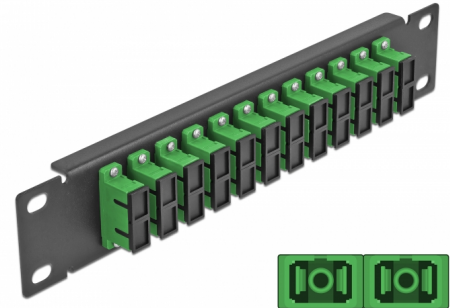

# Delock 10" Fiber Optic Patch Panel 12 Port SC Duplex green 1U black

## Description

This patch panel by Delock is equipped with twelve SC Duplex fiber optic couplers and is suitable for installation in a 10" network cabinet. With the SC Duplex couplers, fiber optic male connectors can be easily connected to each other.

## Technical details

- Connectors:
  - 12 x SC Duplex female >
  - 12 x SC Duplex female
- For single-mode fiber
- Ceramic sleeve
- With dust cover
- Colour: green
- For mounting in 10" network cabinet, 1U
- 12 ports with SC Duplex couplers
- Housing material: metal
- Housing colour: black
- Dimensions (LxWxH): ca. 254 x 44 x 10 mm

### Physical characteristics

Housing colour:	black
Housing material:	metal
Length:	254 mm
Width:	44 mm
Height:	10 mm
Colour:	green