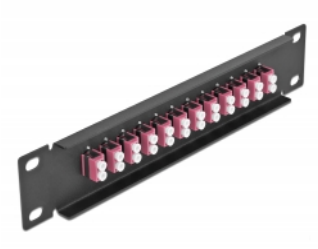

Delock 10" Fiber Optic Patch Panel 12 Port LC Duplex violet 1U black

Description

This patch panel by Delock is equipped with twelve LC Duplex fiber optic couplers and is suitable for installation in a 10" network cabinet. With the LC Duplex couplers, fiber optic male connectors can be easily connected to each other.

Item no. 66769

EAN: 4043619667697

Country of origin: China

Package: Box

Technical details

- Connectors:
 - 12 x LC Duplex female >
 - 12 x LC Duplex female
- For multi-mode fiber OM4
- Ceramic sleeve
- With dust cover
- Colour: violet
- For mounting in 10" network cabinet, 1U
- 12 ports with LC Duplex couplers
- Housing material: metal
- Housing colour: black
- Dimensions (LxWxH): ca. 254 x 44 x 10 mm

Package content

- 10" fiber optic patch panel

Images

Interface

Connector 1:	12 x LC Duplex female
Connector 2:	12 x LC Duplex female

Physical characteristics

Housing colour:	black
Housing material:	metal
Length:	254 mm
Width:	44 mm
Height:	10 mm
Colour:	violet