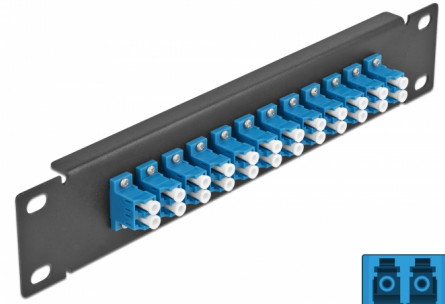

Delock 10" Fiber Optic Patch Panel 12 Port LC Duplex blue 1U black

Description

This patch panel by Delock is equipped with twelve LC Duplex fiber optic couplers and is suitable for installation in a 10" network cabinet. With the LC Duplex couplers, fiber optic male connectors can be easily connected to each other.

Item no. 66765

EAN: 4043619667659

Country of origin: China

Package: Box

Technical details

- Connectors:
 - 12 x LC Duplex female >
 - 12 x LC Duplex female
- For single-mode fiber
- Ceramic sleeve
- With dust cover
- Colour: blue
- For mounting in 10" network cabinet, 1U
- 12 ports with LC Duplex couplers
- Housing material: metal
- Housing colour: black
- Dimensions (LxWxH): ca. 254 x 44 x 10 mm

Package content

- 10" fiber optic patch panel

Images

Interface

Connector 1:	12 x LC Duplex female
Connector 2:	12 x LC Duplex female

Physical characteristics

Housing colour:	grey
Housing material:	metal
Length:	254 mm
Width:	44 mm
Height:	10 mm
Colour:	blue