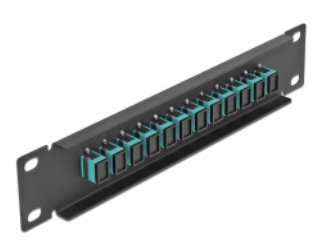

Delock 10" Fiber Optic Patch Panel 12 Port SC Simplex aqua 1U black

Description

This patch panel by Delock is equipped with twelve SC Simplex fiber optic couplers and is suitable for installation in a 10" network cabinet. With the SC Simplex couplers, fiber optic male connectors can be easily connected to each other.

Item no. 66763

EAN: 4043619667635

Country of origin: China

Package: Box

Technical details

- Connectors:
 - 12 x SC Simplex female >
 - 12 x SC Simplex female
- For multi-mode fiber OM3
- Ceramic sleeve
- With dust cover
- Colour: aqua
- For mounting in 10" network cabinet, 1U
- 12 ports with SC Simplex couplers
- Housing material: metal
- Housing colour: black
- Dimensions (LxWxH): ca. 254 x 44 x 10 mm

Package content

- 10" fiber optic patch panel

Images

Interface

Connector 1:	12 x SC Simplex female
Connector 2:	12 x SC Simplex female

Physical characteristics

Housing colour:	black
Housing material:	metal
Length:	254 mm
Width:	44 mm
Height:	10 mm
Colour:	aqua