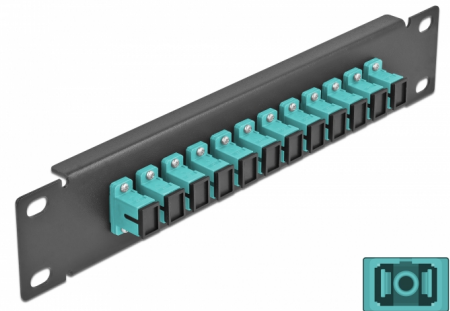

Delock 10" Fiber Optic Patch Panel 12 Port SC Simplex aqua 1U black

Description

This patch panel by Delock is equipped with twelve SC Simplex fiber optic couplers and is suitable for installation in a 10" network cabinet. With the SC Simplex couplers, fiber optic male connectors can be easily connected to each other.

Item no. 66763

EAN: 4043619667635

Country of origin: China

Package: Box

Technical details

- Connectors:
 - 12 x SC Simplex female >
 - 12 x SC Simplex female
- For multi-mode fiber OM3
- Ceramic sleeve
- With dust cover
- Colour: aqua
- For mounting in 10" network cabinet, 1U
- 12 ports with SC Simplex couplers
- Housing material: metal
- Housing colour: black
- Dimensions (LxWxH): ca. 254 x 44 x 10 mm

Package content

- 10" fiber optic patch panel

Images

Interface

Connector 1:	12 x SC Simplex female
Connector 2:	12 x SC Simplex female

Physical characteristics

Housing colour:	black
Housing material:	metal
Length:	254 mm
Width:	44 mm
Height:	10 mm
Colour:	aqua