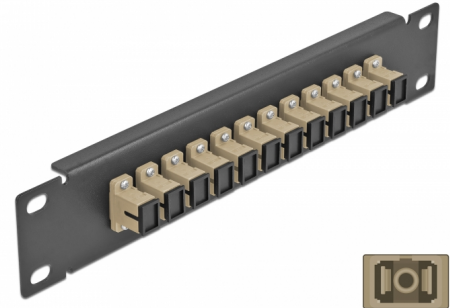

Delock 10" Fiber Optic Patch Panel 12 Port SC Simplex beige 1U black

Description

This patch panel by Delock is equipped with twelve SC Simplex fiber optic couplers and is suitable for installation in a 10" network cabinet. With the SC Simplex couplers, fiber optic male connectors can be easily connected to each other.

Item no. 66762

EAN: 4043619667628

Country of origin: China

Package: Box

Technical details

- Connectors:
 - 12 x SC Simplex female >
 - 12 x SC Simplex female
- For multi-mode fiber OM1 / OM2
- Ceramic sleeve
- With dust cover
- Colour: beige
- For mounting in 10" network cabinet, 1U
- 12 ports with SC Simplex couplers
- Housing material: metal
- Housing colour: black
- Dimensions (LxWxH): ca. 254 x 44 x 10 mm

Package content

- 10" fiber optic patch panel

Images

Interface

Connector 1:	12 x SC Simplex female
Connector 2:	12 x SC Simplex female

Physical characteristics

Housing colour:	black
Housing material:	metal
Length:	254 mm
Width:	44 mm
Height:	10 mm
Colour:	beige