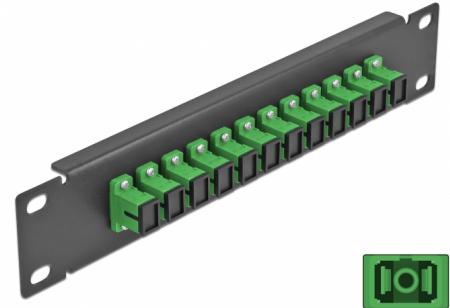

Delock 10" Fiber Optic Patch Panel 12 Port SC Simplex green 1U black

Description

This patch panel by Delock is equipped with twelve SC Simplex fiber optic couplers and is suitable for installation in a 10" network cabinet. With the SC Simplex couplers, fiber optic male connectors can be easily connected to each other.

Item no. 66761

EAN: 4043619667611

Country of origin: China

Package: Box

Technical details

- Connectors:
 - 12 x SC Simplex female >
 - 12 x SC Simplex female
- For single-mode fiber
- Ceramic sleeve
- With dust cover
- Colour: green
- For mounting in 10" network cabinet, 1U
- 12 ports with SC Simplex couplers
- Housing material: metal
- Housing colour: black
- Dimensions (LxWxH): ca. 254 x 44 x 10 mm

Package content

- 10" fiber optic patch panel

Images

Interface

Connector 1:	12 x SC Simplex female
Connector 2:	12 x SC Simplex female

Physical characteristics

Housing colour:	black
Housing material:	metal
Length:	254 mm
Width:	44 mm
Height:	10 mm
Colour:	green