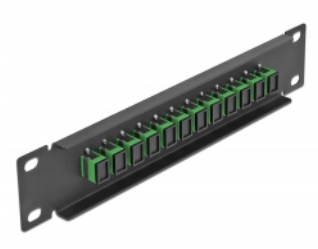

Delock 10" Fiber Optic Patch Panel 12 Port SC Simplex green 1U black

Description

This patch panel by Delock is equipped with twelve SC Simplex fiber optic couplers and is suitable for installation in a 10" network cabinet. With the SC Simplex couplers, fiber optic male connectors can be easily connected to each other.

Item no. 66761

EAN: 4043619667611

Country of origin: China

Package: Box

Technical details

- Connectors:
 - 12 x SC Simplex female >
 - 12 x SC Simplex female
- For single-mode fiber
- Ceramic sleeve
- With dust cover
- Colour: green
- For mounting in 10" network cabinet, 1U
- 12 ports with SC Simplex couplers
- Housing material: metal
- Housing colour: black
- Dimensions (LxWxH): ca. 254 x 44 x 10 mm

Package content

- 10" fiber optic patch panel

Images

Interface

Connector 1:	12 x SC Simplex female
Connector 2:	12 x SC Simplex female

Physical characteristics

Housing colour:	black
Housing material:	metal
Length:	254 mm
Width:	44 mm
Height:	10 mm
Colour:	green