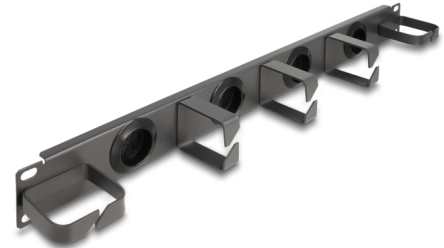

Delock 19" Cable Management Routing Panel with 4 rubber cable entries and 5 metal hooks 1U dark grey

Description

This routing panel by Delock is suitable for installation in a 19" network cabinet.

Front with cable entries

The routing panel is equipped with 4 round entries to feed cables through. The integrated seals prevent the ingress of dust and dirt and ensure safe cable entry.

Cable routing metal hook for optimal cable management

With the solid metal D-ring hooks the patch cords can be neatly routed horizontally.

Item no. 66751

EAN: 4043619667512

Country of origin: China

Package: Box

Technical details

- For mounting in 19" network cabinet, 1U
- Panel with 5 metal hooks
- Front with 4 cable entries (diameter: ca. 31.7 mm)
- Colour: dark grey
- Material: metal
- Dimensions (LxWxH): ca. 483 x 62 x 44 mm

Package content

- 19" routing panel
- 4 x screw
- 4 x caged nut
- 4 x washer