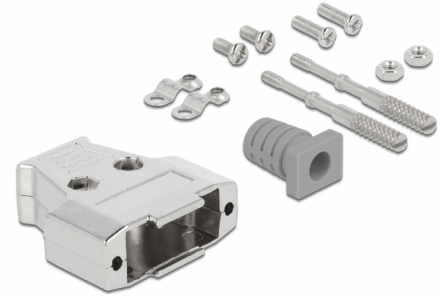

Delock D-Sub 15 Metal Housing

Description

This metal housing by Delock can be used for D-Sub 15 connectors to protect them from dirt and damage. Cable clamps and strain reliefs provide additional safety for the cable.

Item no. 66626

EAN: 4043619666263

Country of origin: China

Package: Poly bag

Technical details

- Suitable for D-Sub 15 male and female connectors
- Housing material: metal
- Dimensions (LxWxH): ca. 39.2 x 37.1 x 8.0 mm

Package content

- Housing 2-part
- 2 x cable clamp
- 4 x screws
- 2 x nut
- 2 x locking screws
- 1 x strain relief

Physical characteristics

Material:	metal
Length:	39.2 mm
Width:	37.1 mm
Height:	8.0 mm