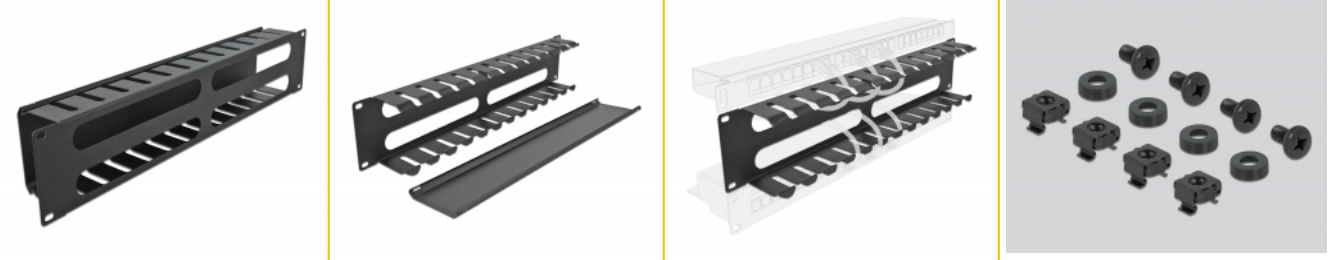

Delock 19" Cable Management Routing Panel with 4 openings 2U black

Description

This routing panel by Delock is suitable for installation in a 19" network cabinet.

Proper laying of cables

The network cables are simply routed from the front to the rear, so the view of the cables inside the network cabinet is blocked and the network cabinet leaves a tidy overall impression.

Removable cover for optimal cable management

The removable front panel hides open cables and protects them from damage.

Horizontal openings

On the rear side, the panel is equipped with four openings to allow easy cable access.

Item no. 66553

EAN: 4043619665532

Country of origin: China

Package: Box

Technical details

- For mounting in 19" network cabinet, 2U
- Removable cover
- Front with four openings (180 x 24 mm)
- Colour: black
- Material: metal
- Dimensions (LxWxH): ca. 482.6 x 88.9 x 70.0 mm

Package content

- 19" routing panel
- 4 x screws
- 4 x caged nut
- 4 x washer

Images

General

Mounting type:	19 in
----------------	-------

Physical characteristics

Material:	metal
Length:	482.6 mm
Width:	88.9 mm
Height:	70.0 mm
Colour:	black